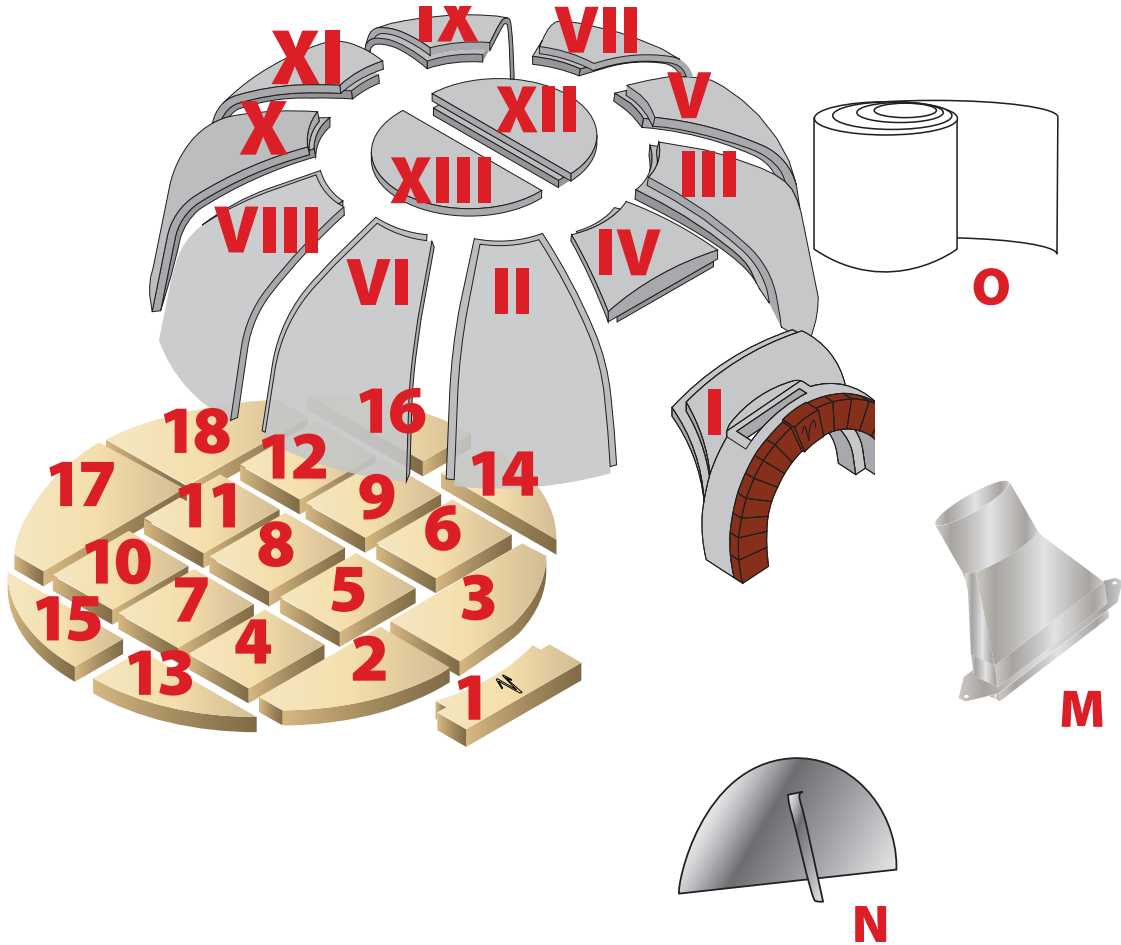

## W 180 x 180 PACKAGE CONTENTS

### Package Contents Check List

- Oven Crown Elements (**Items I – XIII**)
- Metal Flue Manifold with Screws (**Item M**)
- Removable Iron Door (**Item N**)
- Floor Elements (**Items 1–14**)
- Thermal Insulating Blanket (**Item O**)