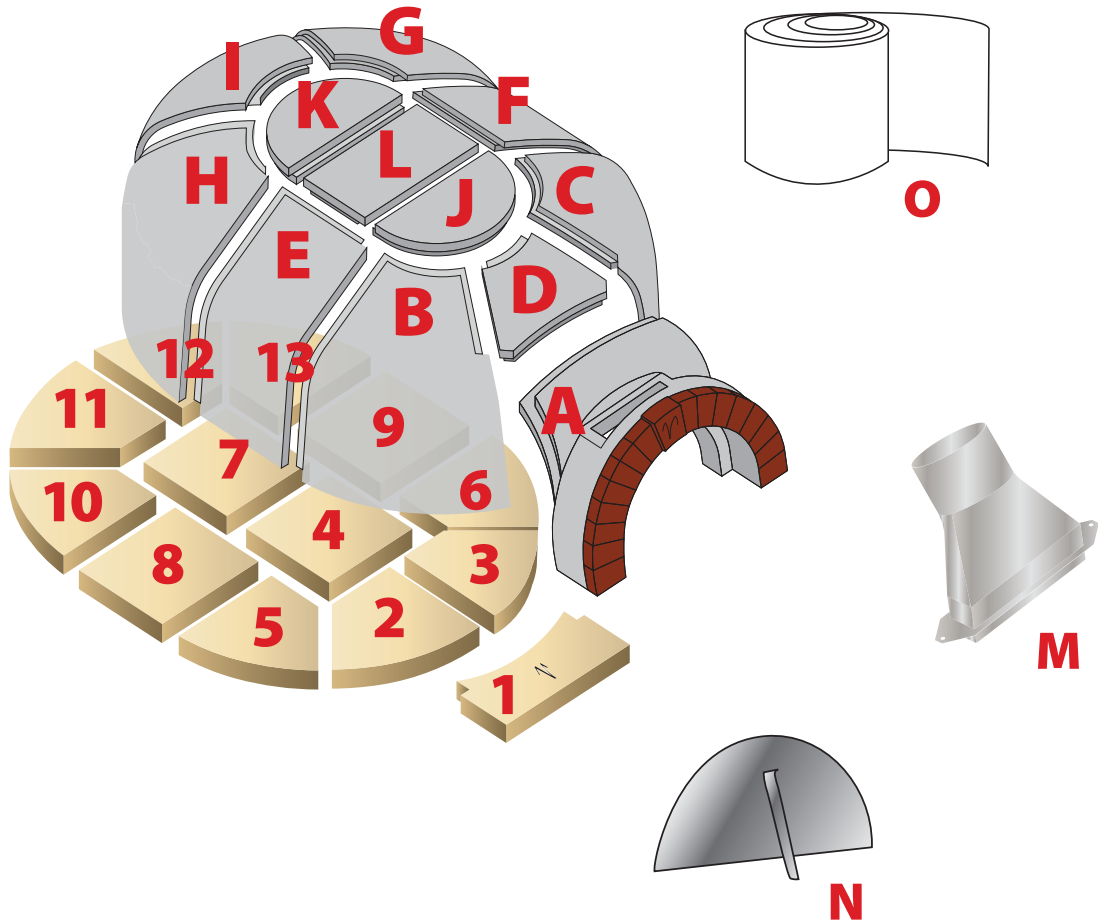

MUGNAINI

— SINCE 1989 —

W 160 x 120 PACKAGE CONTENTS

Package Contents Check List

- Oven Crown Elements (**Items A–L**)
- Metal Flue Manifold with Screws (**Item M**)
- Removable Iron Door (**Item N**)
- Floor Elements (**Items 1–13**)
- Thermal Insulating Blanket (**Item O**)